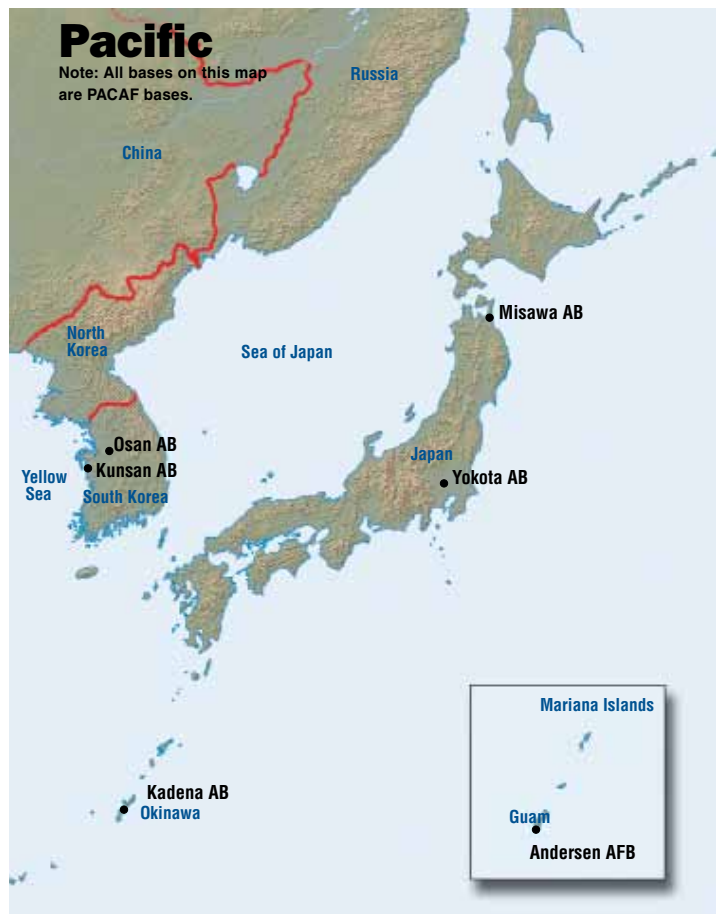

Major Active Duty Air Force Bases Overseas