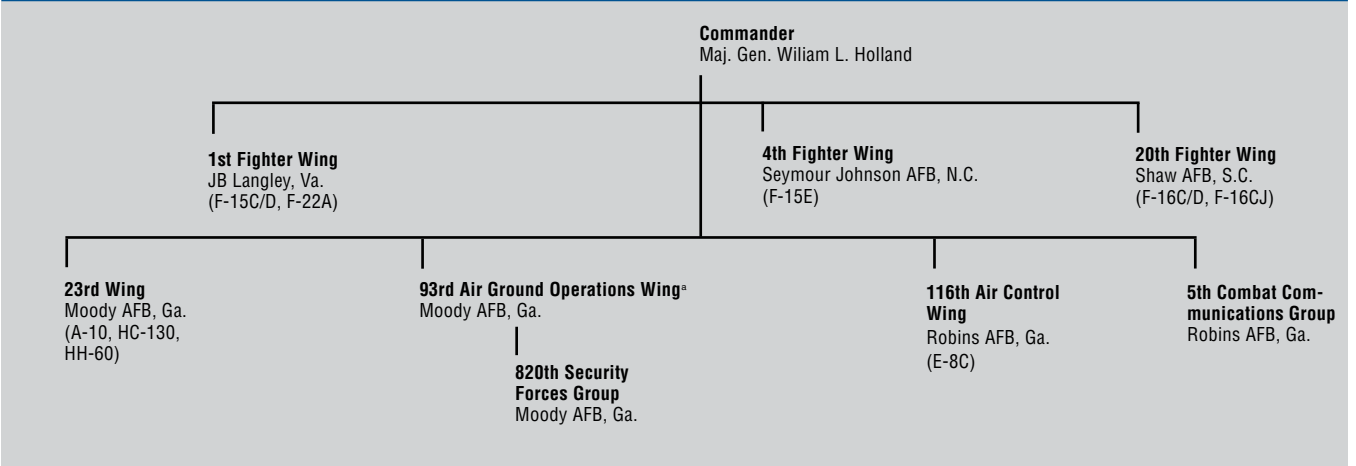

9th AIR FORCE (ACC), SHAW AFB, S.C.