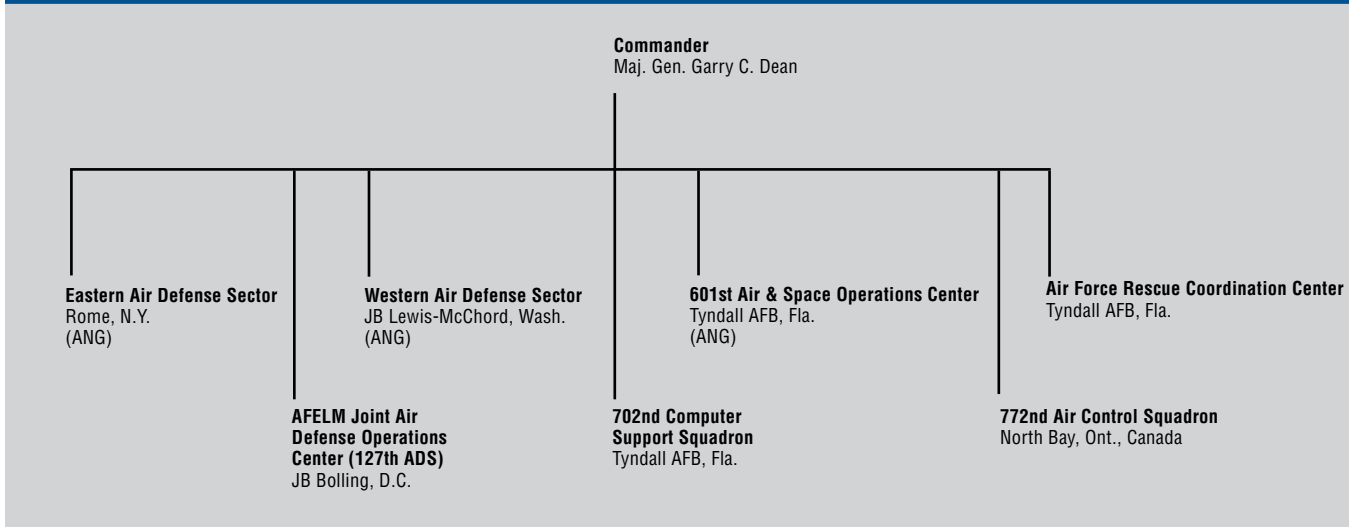

1st AIR FORCE (ACC), TYNDALL AFB, FLA.