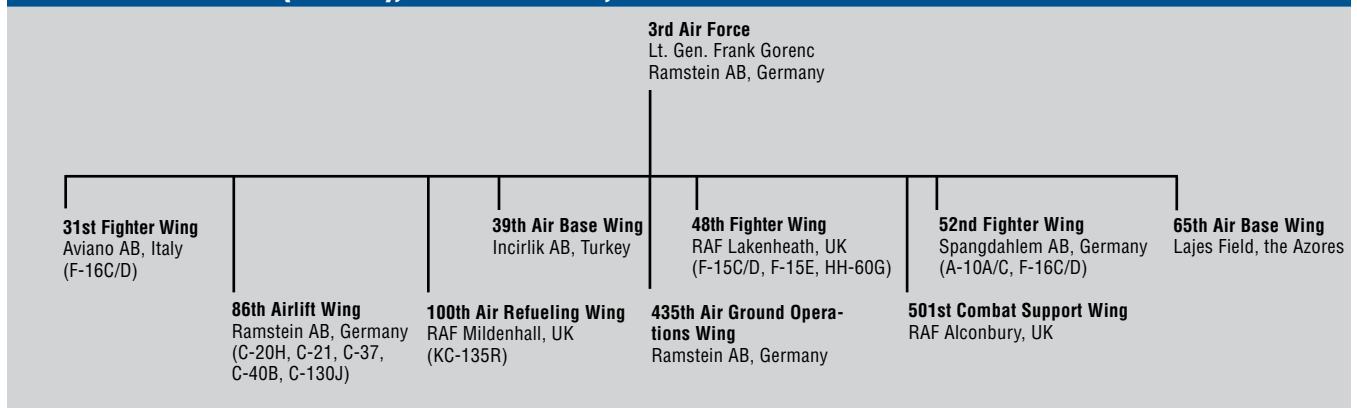

3rd AIR FORCE (USAFE), RAMSTEIN AB, GERMANY

17th AIR FORCE (USAFE) (AIR FORCES AFRICA), RAMSTEIN AB, GERMANY*

17th Air Force
Maj. Gen. Ronald R. Ladnier
Ramstein AB, Germany

*Supports US Africa Command.