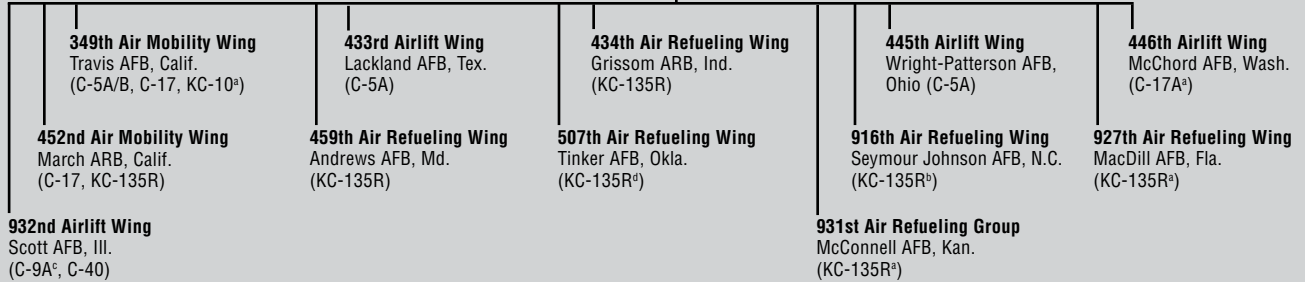

10th AIR FORCE (ACC), NAS JRB FORT WORTH, TEX.

Commander
Maj. Gen. Thomas R. Coon