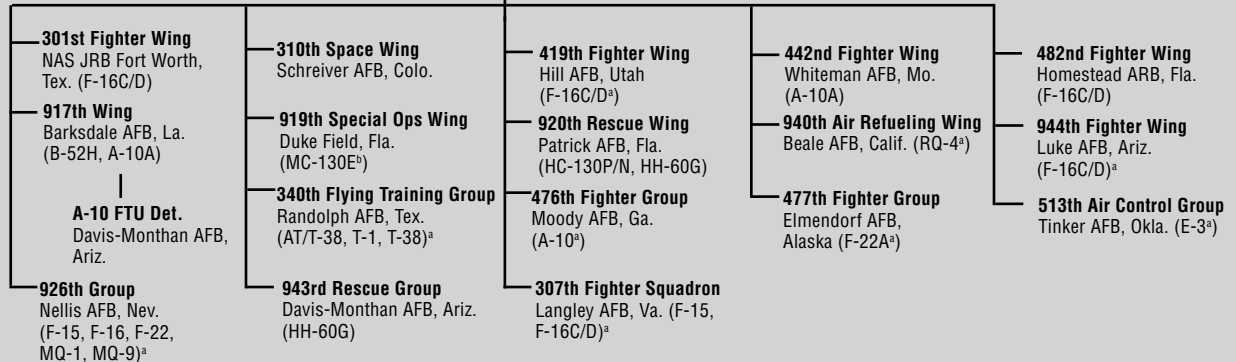

22nd AIR FORCE (AMC), DOBBINS ARB, GA.

Commander
Maj. Gen. James T. Rubeor