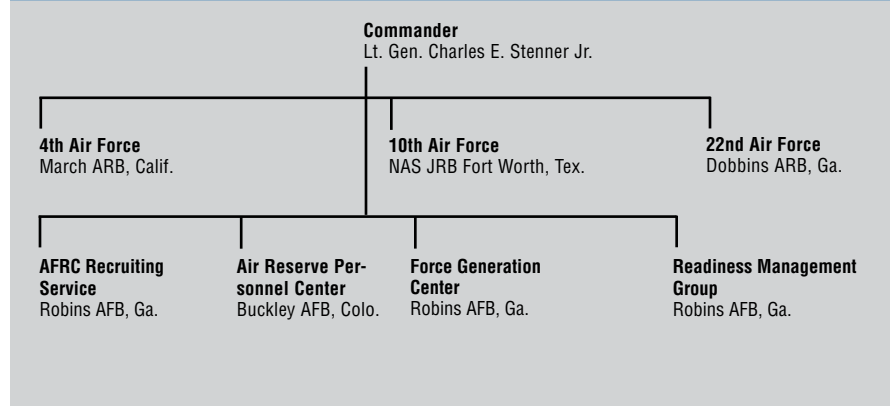

AFRC

Air Force Reserve Command

Headquarters Robins AFB, Ga.

Established Feb. 17, 1997

Commander Lt. Gen. Charles E. Stenner Jr.

PRIMARY MISSION

Provide strike, air mobility, special operations forces, rescue, aeromedical evacuation, aerial firefighting and spraying, weather reconnaissance, space, flying training, and other capabilities to support the active duty force and assist with domestic and foreign disaster relief.

PERSONNEL

Total (selected reserve)	71,321
Active duty	599
Civilian (includes technicians)	13,204
Total	85,124

EQUIPMENT (TAI)

Bomber	18
Fighter/Attack	100
SOF	10
ISR/BM/C3	12
Tanker	72
Transport	152
Helicopter	15

AIR FORCE RESERVE COMMAND, ROBINS AFB, GA.

Abbreviations: AOC: Air & Space Operations Center; DCGS: Distributed Common Ground Station.

MAJOR GROUPS/WINGS

LOCATION

AIRCRAFT/MISSION/WEAPON

MAJOR GROUPS/WINGS	LOCATION	AIRCRAFT/MISSION/WEAPON
94th Airlift Wing	Dobbins ARB, Ga.	C-130
301st Fighter Wing	NAS JRB Fort Worth, Tex.	F-16
302nd AW	Peterson AFB, Colo.	C-130 (including Modular Airborne Firefighting System)
307th Bomb Wing	Barksdale AFB, La.	B-52
310th Space Wing	Schriever AFB, Colo.	Space control/operations/warning, information operations
315th AW	JB Charleston, S.C.	C-17
340th Flying Training Group	JBSA-Randolph, Tex.	T-1A, T-6A (both Associate)
349th Air Mobility Wing	Travis AFB, Calif.	C-5A, C-17, KC-10 (all Associate)
403rd Wing	Keesler AFB, Miss.	C-130J, WC-130J (Hurricane Hunters)
413th Flight Test Group	Robins AFB, Ga.	Depot flight test
419th FW	Hill AFB, Utah	F-16 (Associate)
433rd AW	JBSA-Lackland, Tex.	C-5A, Formal Training Unit
434th Air Refueling Wing	Grissom ARB, Ind.	KC-135R
439th AW	Westover ARB, Mass.	C-5B
440th AW	Pope Field, N.C.	C-130
442nd FW	Whiteman AFB, Mo.	A-10C (also at Barksdale AFB, La., Davis-Monthan AFB, Ariz.)
445th AW	Wright-Patterson AFB, Ohio	C-17
446th AW	JB Lewis-McChord, Wash.	C-17 (Associate)
452nd AMW	March ARB, Calif.	C-17, KC-135R
459th ARW	JB Andrews, Md.	KC-135R
477th Fighter Group	JB Elmendorf-Richardson, Alaska	F-22 (Associate)
482nd FW	Homestead ARB, Fla.	F-16
507th ARW	Tinker AFB, Okla.	KC-135R
512th AW	Dover AFB, Del.	C-5B/M, C-17 (both Associate)
513th Air Control Group	Tinker AFB, Okla.	E-3 (Associate)
514th AMW	JB McGuire-Dix-Lakehurst, N.J.	C-17, KC-10 (both Associate)
624th Regional Support Group	JB Pearl Harbor-Hickam, Hawaii	Contingency aerial port, civil engineer, medical combat support
908th AW	Maxwell AFB, Ala.	C-130
910th AW	Youngstown ARS, Ohio	C-130
911th AW	Pittsburgh Arpt., Pa.	C-130
914th AW	Niagara Falls Arpt., N.Y.	C-130
916th ARW	Seymour Johnson AFB, N.C.	KC-135R
919th Special Operations Wing	Duke Field, Fla.	MC-130E
920th Rescue Wing	Patrick AFB, Fla.	HC-130P/N, HH-60G, WC-130
926th Group	Nellis AFB, Nev.	Various (Nellis), MQ-1 and MQ-9 (Creech AFB, Nev.) (all Associate)
927th ARW	MacDill AFB, Fla.	KC-135R (Associate)
931st Air Refueling Group	McConnell AFB, Kan.	KC-135R (Associate)
932nd AW	Scott AFB, Ill.	C-40
934th AW	Minneapolis-St. Paul Arpt., Minn.	C-130
940th Wing	Beale AFB, Calif.	AOC, DCGS, RQ-4
944th FW	Luke AFB, Ariz.	F-16 (Associate)