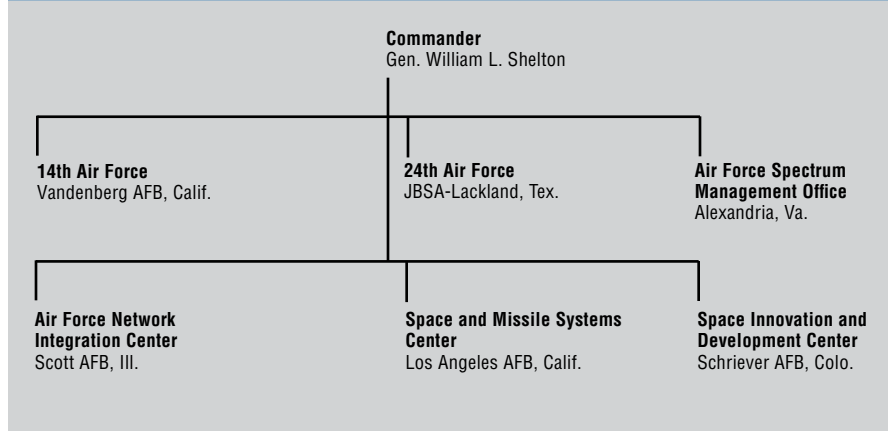

AFSPC

Air Force Space Command

Headquarters Peterson AFB, Colo.

Established Sept. 1, 1982

Commander Gen. William L. Shelton

PRIMARY MISSION

Organize, train, equip, maintain, and provide space and cyberspace operations forces; develop, procure, and test space systems; sustain national space launch facilities.

PERSONNEL

Active duty	14,027
Civilian	8,303
Total	22,330

EQUIPMENT

Air Force Satellite Control Network
BMEWS
GEODSS
Launch/test ranges
Pave PAWS
PARCS
Space surveillance radars

Satellite systems (on orbit):

AEHF	1
DSP	classified
GPS	34
DMSP	6
DSCS III	8

AIR FORCE SPACE COMMAND, PETERSON AFB, COLO.

Milstar	5
SBIRS	4
SBSS	1
WGS	3

Abbreviations: **BMEWS:** Ballistic Missile Early Warning System; **GEODSS:** Ground-based Electro-Optical Deep Space Surveillance System; **PAWS:** Phased Array Warning System; **PARCS:** Perimeter Acquisition Radar Attack Characterization System; for satellites, see Gallery of Weapons.

MAJOR GROUPS/WINGS

LOCATION

AIRCRAFT/MISSION/WEAPON

21st Space Wing	Peterson AFB, Colo.	Space control/warning
30th SW	Vandenberg AFB, Calif.	Space launch, ICBM test, launch range operations
45th SW	Patrick AFB, Fla.	Space launch, launch range operations
50th SW	Schriever AFB, Colo.	C2 space operations
61st Air Base Group	Los Angeles AFB, Calif.	Base support
67th Network Warfare Wing	JBSA-Lackland, Tex.	Cyberspace operations
460th SW	Buckley AFB, Colo.	Space surveillance/warning
688th Information Operations Wing	JBSA-Lackland, Tex.	Command and control warfare operations
689th Combat Communications Wing	JBSA-Lackland, Tex.	Expeditionary, specialized communications/air traffic control
821st Air Base Group	Thule AB, Greenland	Base support