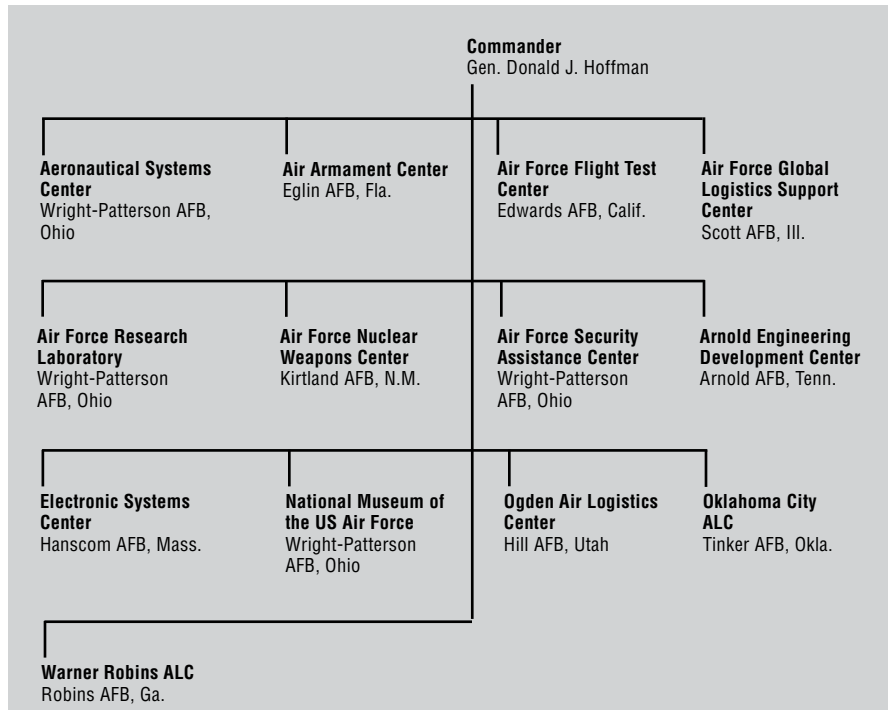

AFMC Air Force Materiel Command

Headquarters Wright-Patterson AFB, Ohio

Established July 1, 1992

Commander Gen. Donald J. Hoffman

PRIMARY MISSION

Research, develop, procure, test, and sustain USAF weapon systems.

PERSONNEL

Active duty	19,500
Civilian	64,426
Total	83,926

EQUIPMENT (TAI)

Bomber	4
Fighter/Attack	52
ISR/BM/C3	25
Tanker	2
Transport	25
Helicopter	7
Trainer	24

Note: The commandwide restructuring AFMC announced in fall 2011 is not planned to take effect until Oct. 1, 2012.

AIR FORCE MATERIEL COMMAND, WRIGHT-PATTERSON AFB, OHIO