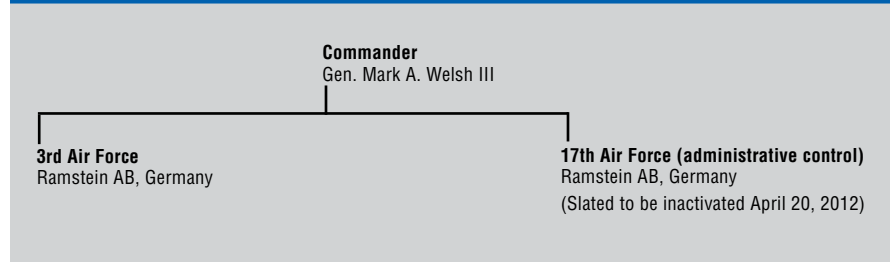

USAFE

US Air Forces in Europe

Headquarters Ramstein AB, Germany

Established Aug. 7, 1945

Commander Gen. Mark A. Welsh III

PRIMARY MISSION

Serves as the air component for US European Command, directing air operations, including warfighting and humanitarian/peacekeeping actions, and maintains combat-ready forces for NATO responsibilities.

PERSONNEL

Active duty	25,364
Civilian	6,351
Total	31,715

EQUIPMENT (TAI)

Fighter/Attack	176
Tanker	15
Transport	27
Helicopter	5

US AIR FORCES IN EUROPE, RAMSTEIN AB, GERMANY