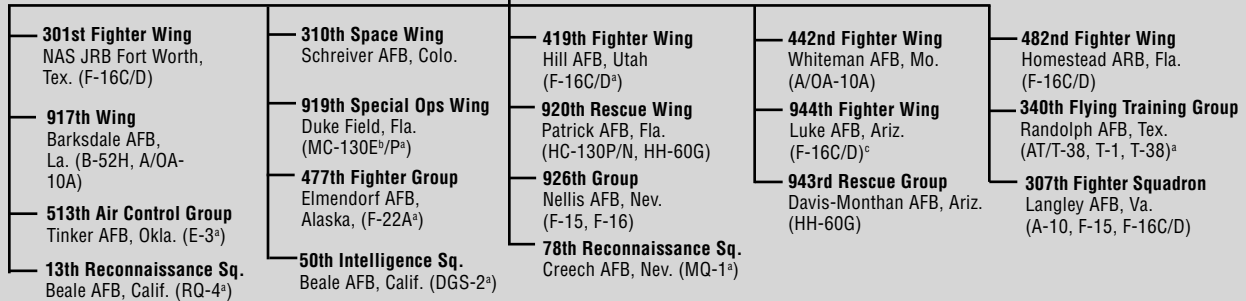

AIR FORCE RESERVE COMMAND, ROBINS AFB, GA.

Commander
Lt. Gen. John A. Bradley

4th AIR FORCE (AMC), MARCH ARB, CALIF.

Commander
Maj. Gen. Robert E. Duignan

10th AIR FORCE (ACC), NAS JRB FORT WORTH, TEX.

Commander
Brig. Gen. Thomas R. Coon

22nd AIR FORCE (AMC), DOBBINS ARB, GA.

Commander
Maj. Gen. Martin M. Mazick

*Associate aircraft.

^aActive-associate (owned by AFRC, flown by active).

^cAFRC-owned and associate aircraft.

ANGB Air National Guard Base
ARB Air Reserve Base
Arpt. Airport